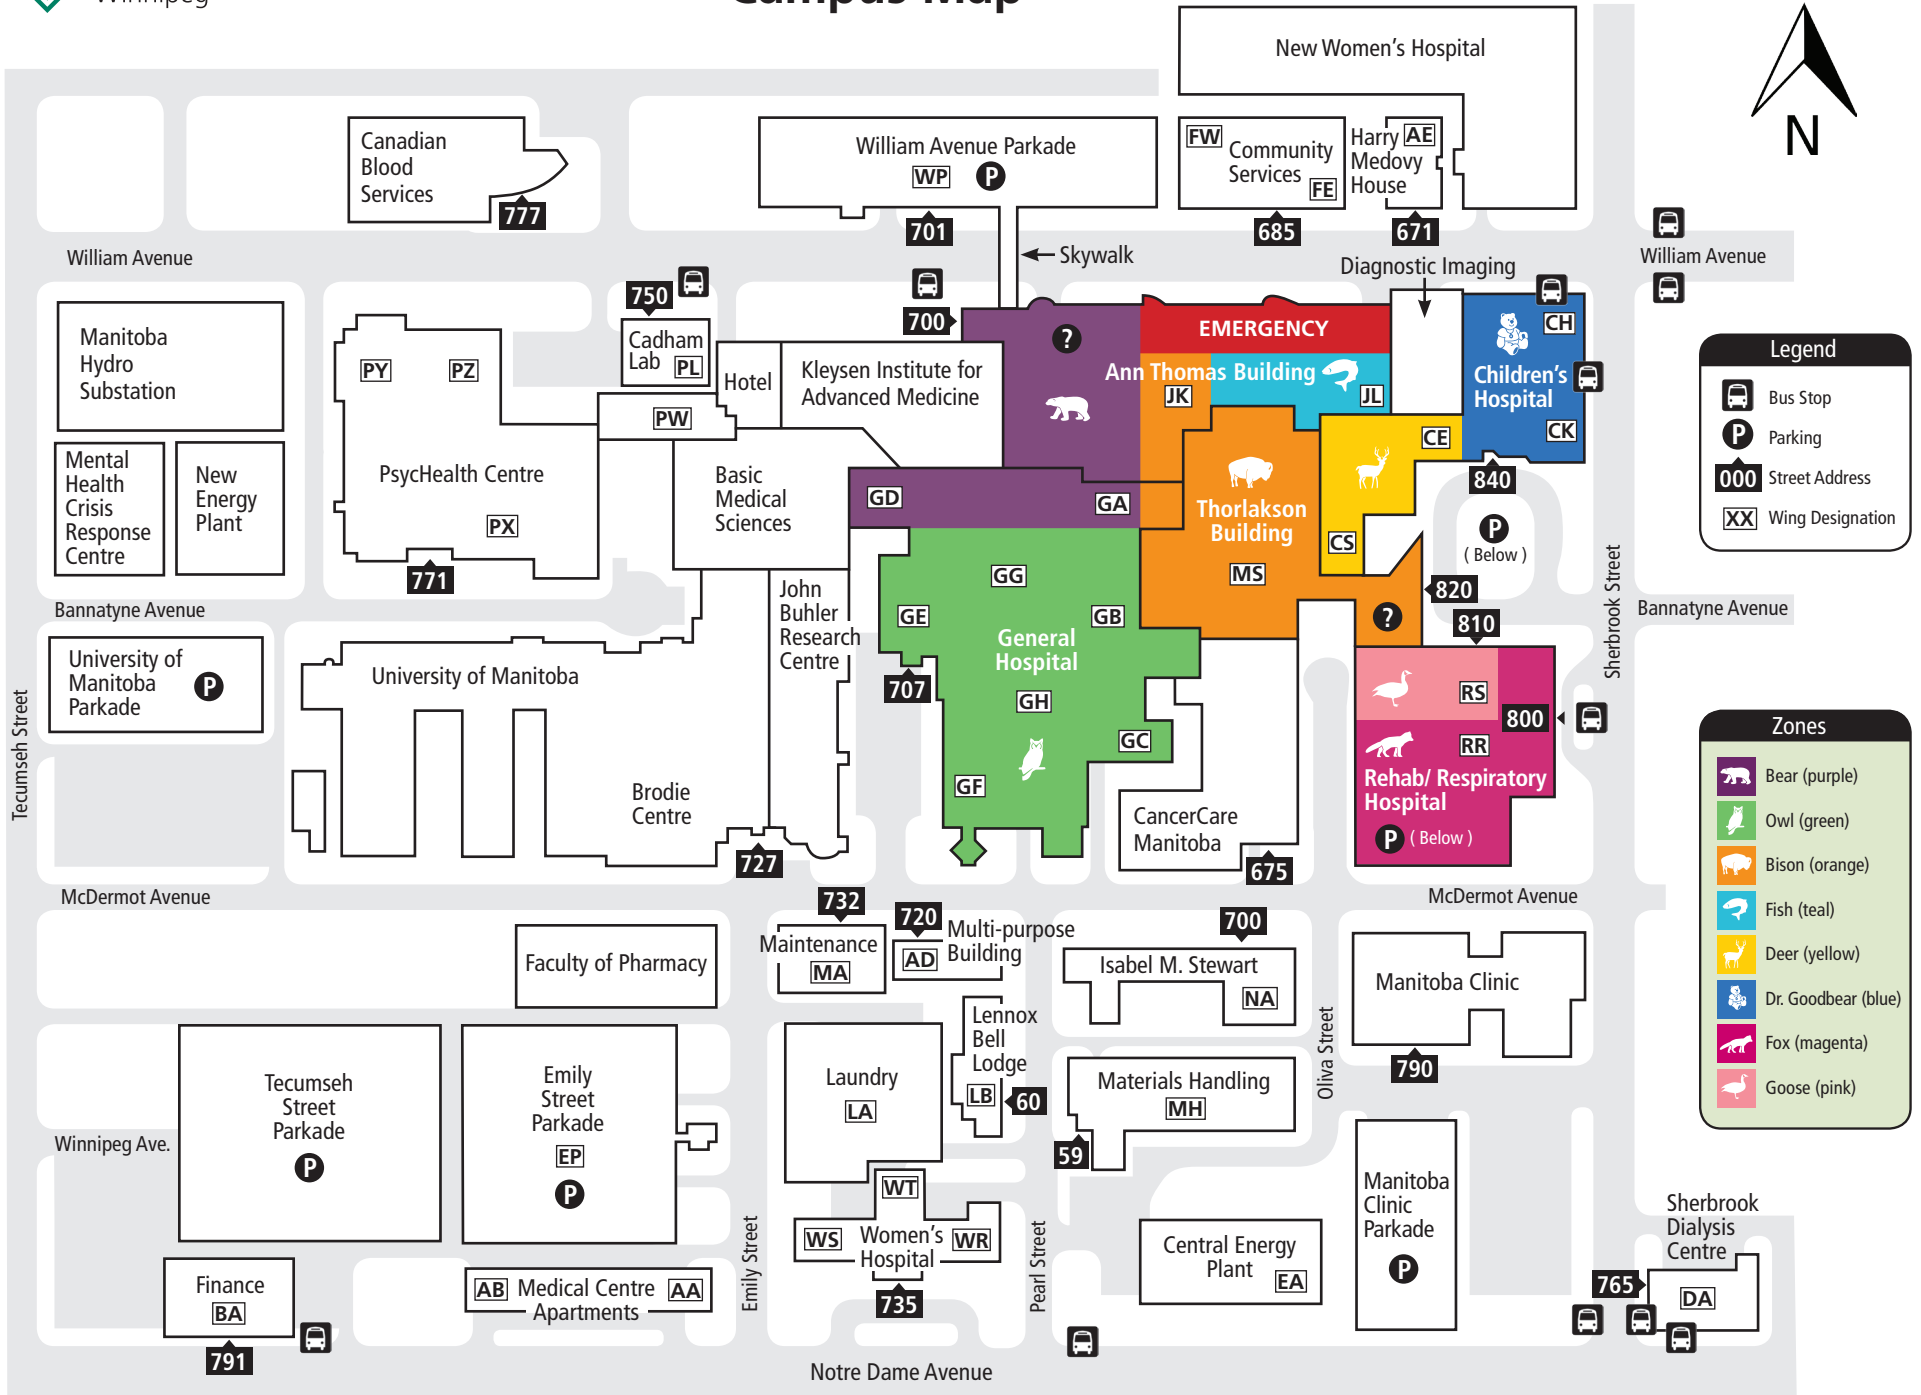

Campus Map

Legend

-  Bus Stop
-  Parking
-  Street Address
-  Wing Designation

Zones

-  Bear (purple)
-  Owl (green)
-  Bison (orange)
-  Fish (teal)
-  Deer (yellow)
-  Dr. Goodbear (blue)
-  Fox (magenta)
-  Goose (pink)